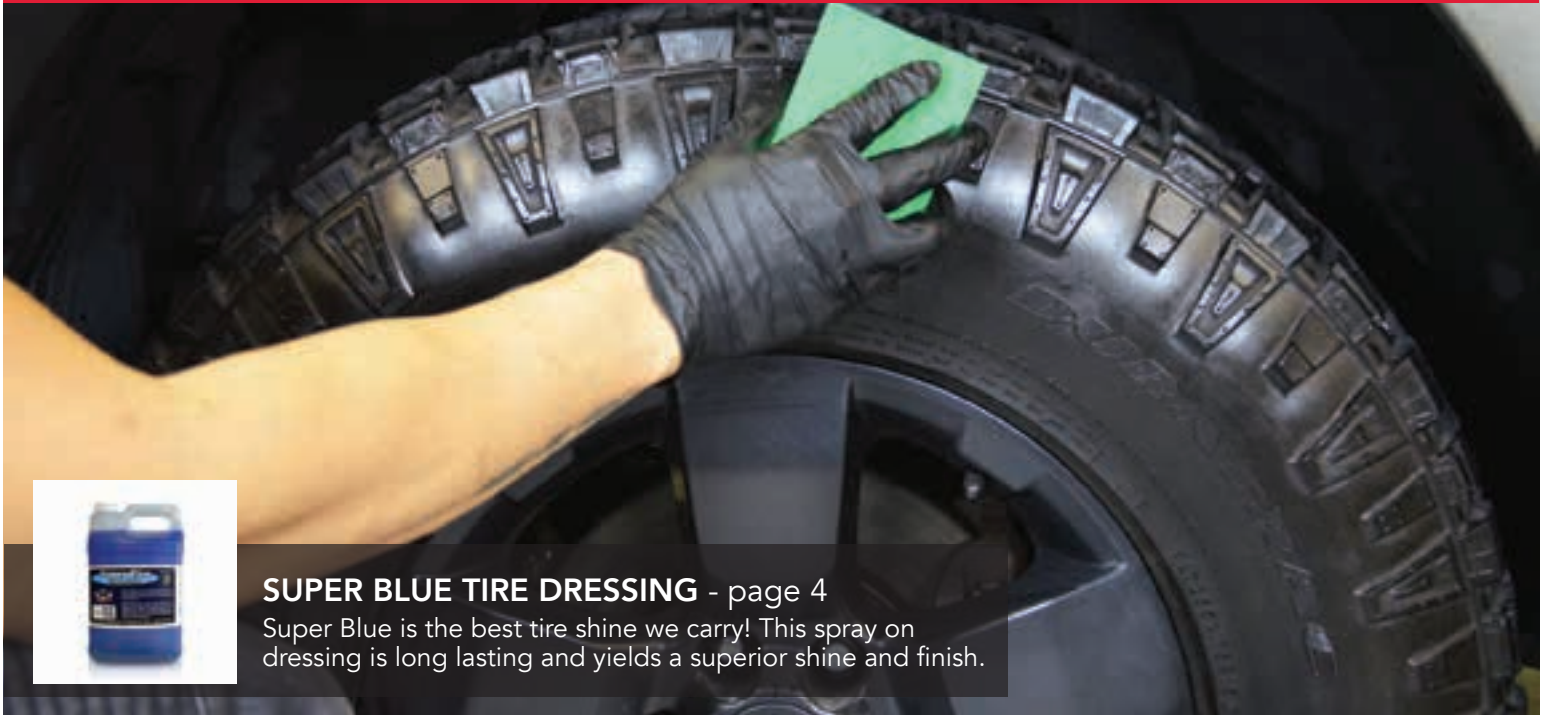

EXTERIOR DETAILING CHEMICALS

SUPER BLUE TIRE DRESSING - page 4

Super Blue is the best tire shine we carry! This spray on dressing is long lasting and yields a superior shine and finish.

SOAPS & CLEANERS

BRAKE UP WHEEL BRIGHTENER $10.95/Pt. $17.95/Qt. $32.95/Gal. $146.95/5 Gal. $971.95/55 Gal.

Brake Up Wheel Brightener is an excellent one step cleaner. Perfect for use on spokes, chrome, wire, and clear coated wheels. Just spray product on to wet, cool wheel or clean chemical resistant brush. Gently scrub wheel then rinse. Repeat process if necessary. Pre test for compatibility.

CHAMELEON PREMIUM WHEEL CLEANER $15.95/Pt. $27.95/Qt. $92.95/Gal.

Chameleon Premium "Touch Free" Wheel Cleaner is a highly effective acid free, non-caustic, pH balanced, cleaner for all types of wheels: steel, alloy, chrome, painted, powder coated, uncoated and anodized aluminum.

TIRE & WHITEWALL CLEANER $8.95/Pt. $12.95/Qt. $24.95/Gal. $92.95/5 Gal. $553.95/55 Gal.

Tire & Whitewall Cleaner is an excellent cleaner for tires, mud flaps, and whitewalls. This product easily breaks down the dirt and grime associated with tires and Whitewalls. This product is biodegradable, caustic, and environmentally friendly.

BUG OFF CLEANER $8.95/Pt. $12.95/Qt. $23.95/Gal. $50.95/2.5 Gal. $90.95/5 Gal. $661.95/55 Gal.

Bug Off is a powerful and caustic cleaner used to break down, loosen, and dissolve bugs and bug residue on vehicle surfaces. Bug Off contains enzymes that make removing those nasty bugs a cinch! 100% biodegradable and environmentally friendly.

SPECIAL FORCE CLEANER PLUS $9.95/Pt. $14.95/Qt. $24.95/Gal. $112.95/5 Gal. $803.95/55 Gal.

Excellent all-purpose non caustic cleaner. Ideal for tonneau covers, vinyl roofs, cloth tops, mats, wheel wells, and exterior vinyl trim. Will not leave any residue, can also be used as an exterior surface prepping solution.

MAGIC CLEANER CONCENTRATE $8.95/Pt. $13.95/Qt. $26.95/Gal. $122.95/5 Gal. 733.95/55 Gal.

Concentrated, all purpose cleaner-degreaser for carpet, fabric, vinyl, plastic, engines, wheels, vinyl tops, cloth tops, tonneau covers, bed liners, cargo liners & more! Cleans grease, oil, dirt, mineral deposits, wax, road film, stubborn stains, etc. Penetrates deeply. Will not leave film! Water activated. Interior dilute 5:1 to 30:1. Ext. dilute 5:1 to 10:1. Not for polished aluminum wheels.

READY TO USE GLASS CLEANER $7.95/Pt. $9.95/Qt. $13.95/Gal. $60.95/5 Gal. $357.95/55 Gal.

Ready to be used, no mixing or diluting. Effectively clean glass & plastic mirrors without leaving a film or smears. Works great on dirty interior car windows!

BEST SELLER BLACK CHERRY WASH & WAX $7.95/Pt. $12.95/Qt. $24.95/Gal. $69.95/2.5 Gal. $115.95/5 Gal. $771.95/55 Gal.