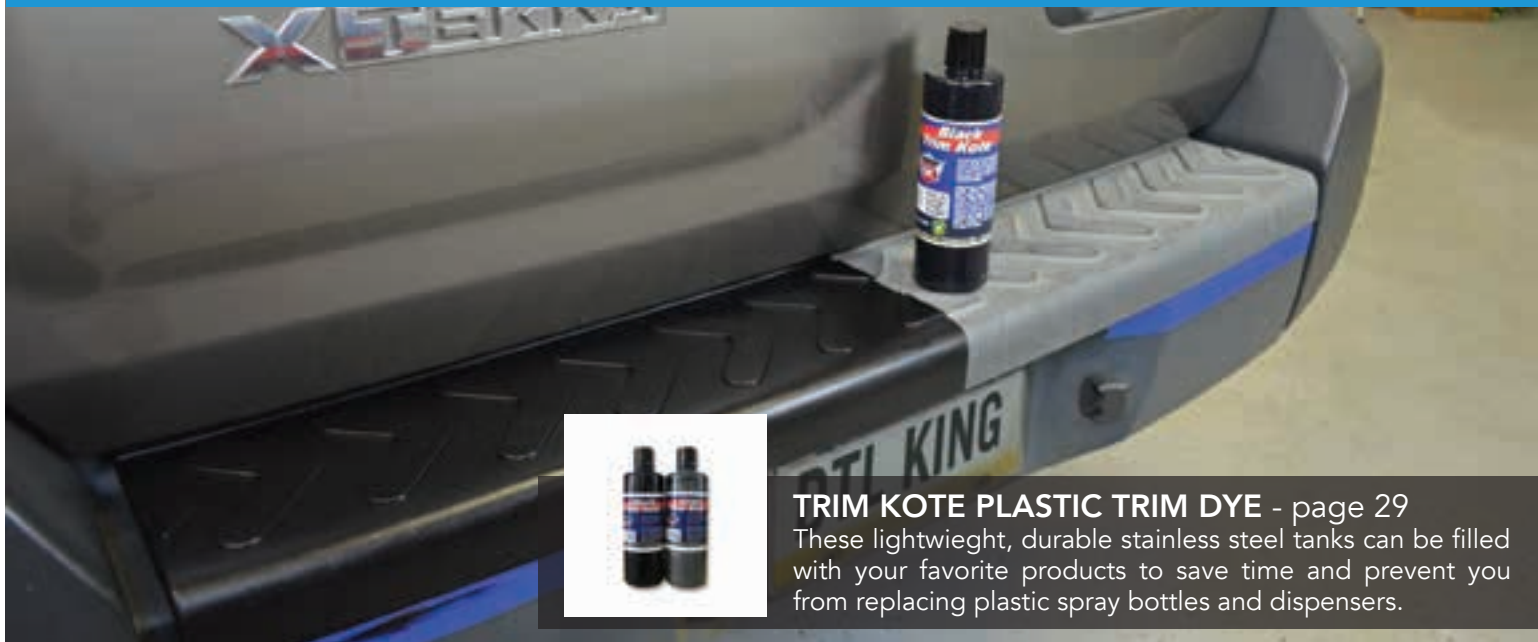

AUTO RECONDITIONING KITS & SUPPLIES

TRIM KOTE PLASTIC TRIM DYE - page 29

These lightweight, durable stainless steel tanks can be filled with your favorite products to save time and prevent you from replacing plastic spray bottles and dispensers.

HEADLIGHT RESTORATION KITS

CONSUMER PLASTIC HEADLIGHT CLEANING KIT $32.95

Kit Includes: 10 Lint-free paper towels, Pretreatment cleaner, Headlight cleaner polish, Wet sandpaper strip, Shine restorer/protector, 1 pair of vinyl gloves, Complete instructions. Restores two headlights.

PROFESSIONAL SERIES HEADLIGHT RESTORATION KIT $149.95

Kit includes: Compact Tool Box Carrying Case, Waterbase Pre Treatment - 8oz, Shine Restorer - 4oz, Deep Fill Restorer - 2oz, Headlight Cleaner/Polish - 8oz, Sanding Sheets (1)600 (2)1000 (2)1500 (1)2000 (1)2500, Lint Free Paper Towels, Bag of Gloves (50), 100 Lint Free Paper Towelettes, and Instructions.

COMMERCIAL SERIES HEADLIGHT RESTORATION KIT $219.95

Kit includes: Large Tool Box Carrying Case, Pre Treatment - 16oz, All Purpose Cleaner - 16oz, Waterbase Pre Treatment - 16oz, Sand E-Z 16oz, Shine Restorer - 8oz, Deep Fill Restorer - 4oz, Headlight Cleaner/Polish - 16oz, Sanding Sheets, (2)600 (4)1000 (3)1500 (2)2000 (2)2500, Box of Gloves (100), Roll of Lint Free Paper Towels, and Instructions.

PLATINUM PROFESSIONAL SERIES HEADLIGHT RESTORATION KIT W/ BUFFER $469.95

Kit Includes: Compact Tool Box Carrying Case, Pre Treatment - 16oz, Sand E-Z - 8oz, Cleaner Polish - 8oz, Shine Restorer - 8oz, (1) Orange Foam Buffing Pad, (50) 1500 Sanding Discs (round w/velcro backing), (50) 600 Sanding Discs (round w/velcro backing), Instructions, & 3" DA Pneumatic Orbital Palm Sander.

GOLD SERIES COMMERCIAL HEADLIGHT RESTORATION KIT W/BUFFER $569.95

Kit Includes: Large Tool Box Carrying Case, 3" DA Pneumatic Orbital Palm Buffer/Sander, Headlight Intensity Meter, Pre Treatment - 16oz, All Purpose Cleaner - 16oz, Waterbase Pre Treatment - 16oz, Sand E-Z 16oz, Shine Restorer - 8oz, Deep Fill Restorer - 4oz, Sanding Sheets - (1)600 (4)1000 (3)100 (2)2000 (2)2500, Yellow Foam Polishing Pads-3 (velcro backing), Sanding Discs - 50 each (600, 1500 grades), Lint Free Paper Towels, Box of Gloves (100), Roll of Lint Free Paper Towels, and Complete Instructions.

HEADLIGHT RESTORATION PRODUCTS

HEADLIGHT SAND - E-Z 16OZ LUBRICANT $24.95
Use Sand E-Z in conjunction with the 600, 1000, or 2000 grit sand paper to keep the surface lubricated.

HEADLIGHT DEEP FILL RESTORER $23.95/8 Oz. $279.95/Gal.
Apply Deep Fill Restorer after you have applied the oxidation remover. Apply a small amount with a lint-free paper towel.

HEADLIGHT CLEANER/POLISH $31.95/16 Oz. $189.95/Gal.
Cleaner/Polish refill for our Headlight Restoration Kits. Replaces the old Oxidation Remover product, use this instead now.

HEADLIGHT PRE TREATMENT (WATER BASED) $29.95/16 Oz. $179.95/Gal.
Use Pre Treatment to clean headlights prior to headlight restoration and after each of the sanding steps. 16oz bottle.